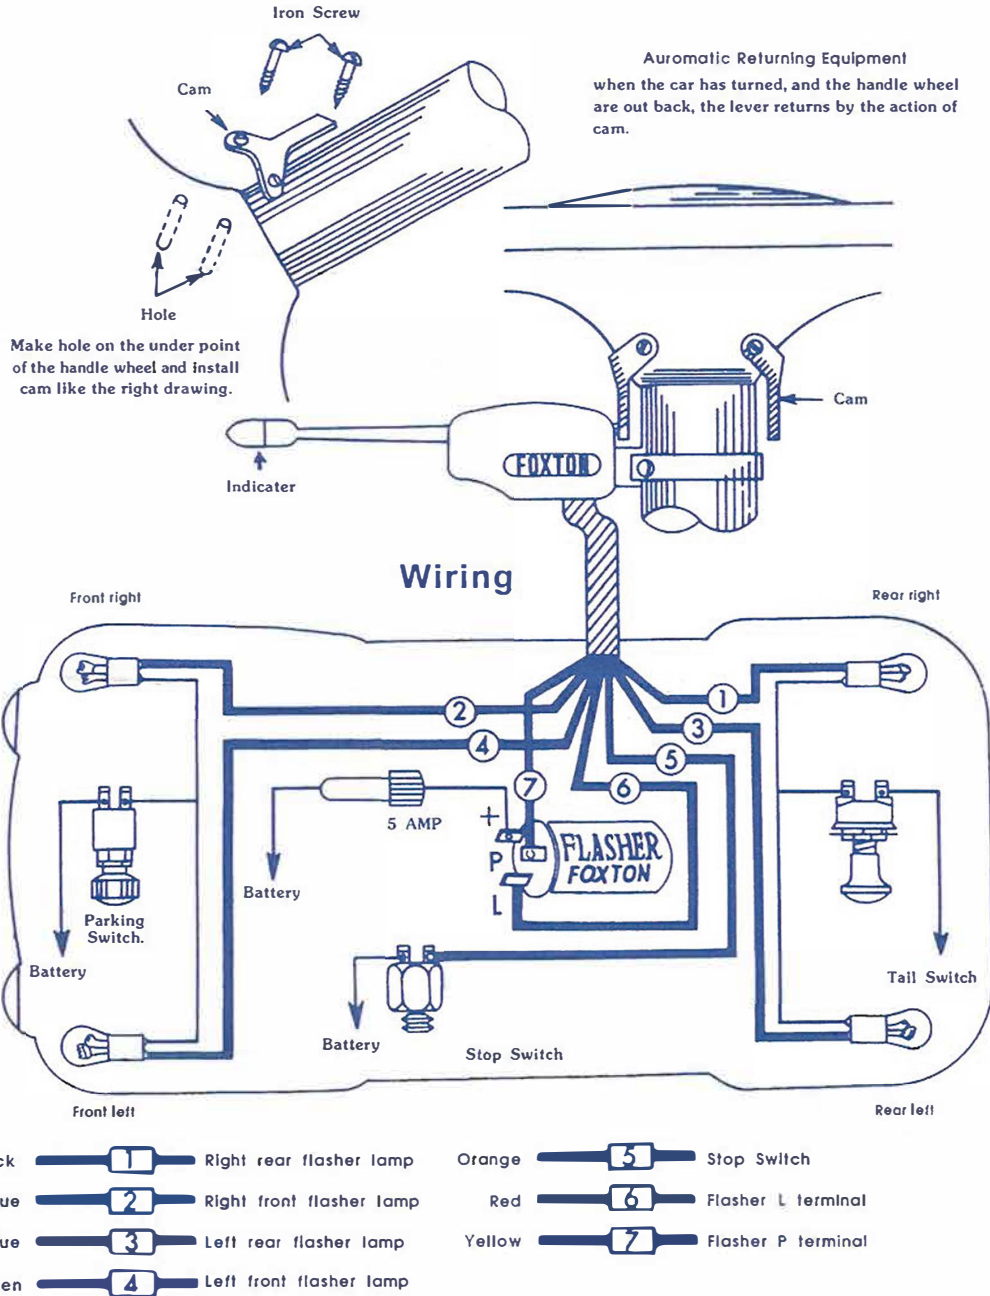

**Questions?**

Call us Toll Free at:

**1-888-648-4923**

(Mon-Fri, 9AM-5PM, EST) or

email Mike Meditz at:

**mike@kaiserwillys.com**

as each cord can be distlaguisnable by color, the wiring should be mao: according to the above drawing

× Notice: Cam is not eed to install for non cancelling Switch.