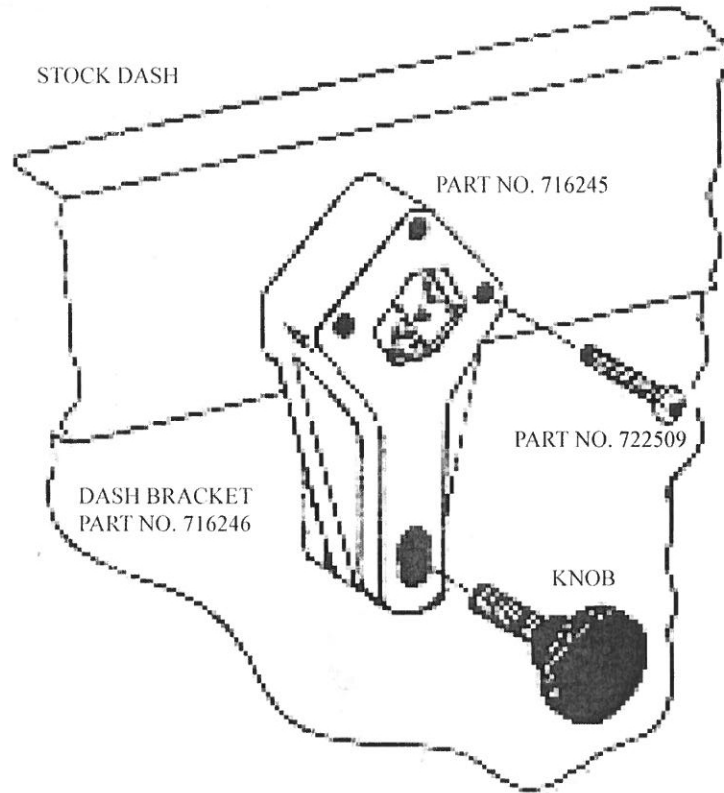

STOCK DASH

SPECIAL NOTE: The components packaged in this kit have been assembled and machined for specific type of conversions. Modifications to any of the components will void any possible warranty or return privileges. If you do not fully understand modifications or changes that will be required to complete your conversion, we strongly recommend that you contact our sales department for more information. This instruction sheet is only to be used for the assembly of Advance Adapter components. We recommend that a service manual pertaining to your vehicle be obtained for specific torque values, wiring diagrams and other related equipment. These manuals are normally available at automotive dealerships and parts stores.